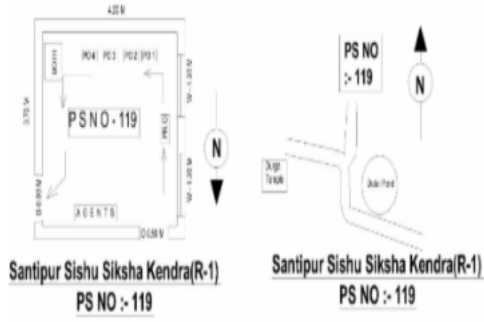

Nazri Naksha

Google Map View