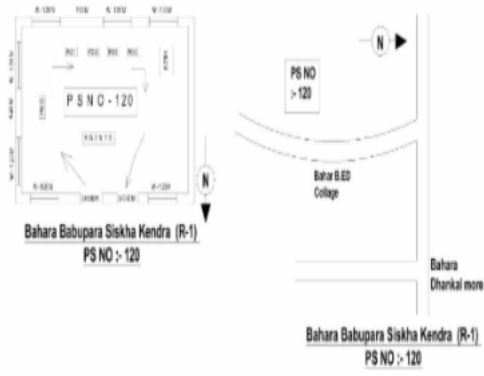

Nazri Naksha

Google Map View