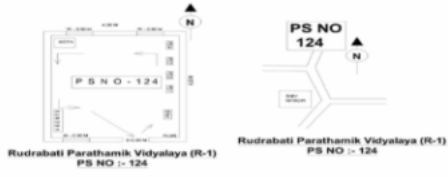

Nazri Naksha

Google Map View