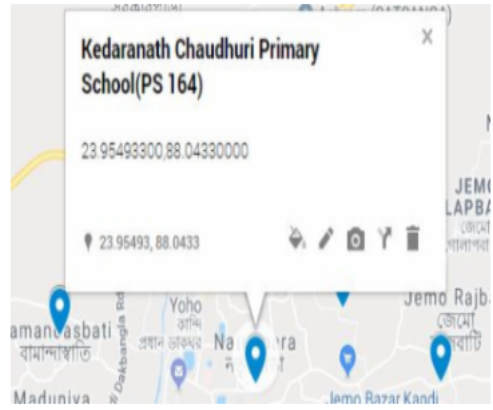

Nazri Naksha

Google Map View