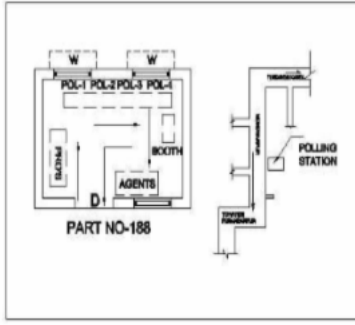

Nazri Naksha

Google Map View