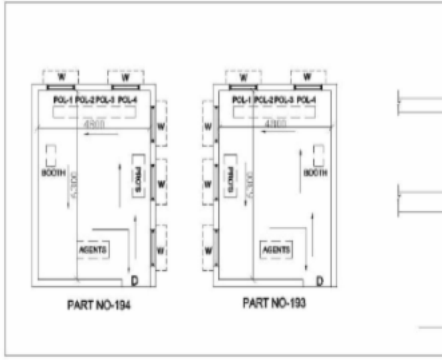

Nazri Naksha

Google Map View