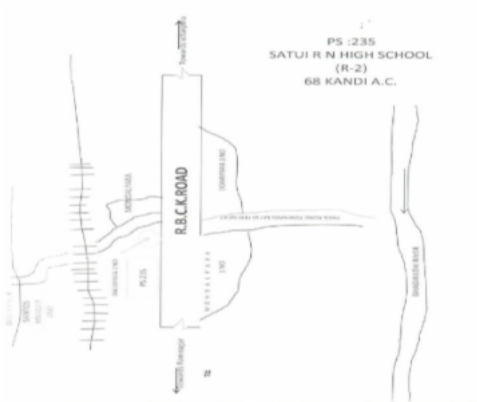

Nazri Naksha

Google Map View

Polling Station Building Front View

Polling Station Front View

Cad View

Key MAP View