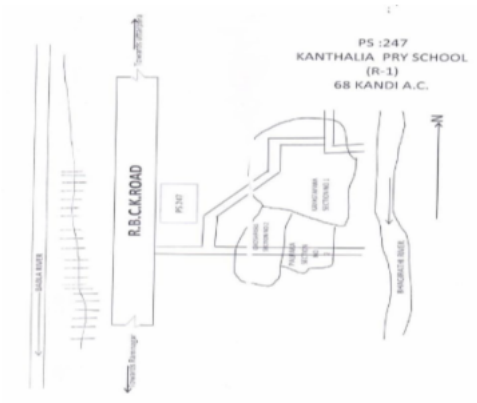

Nazri Naksha

Google Map View

Polling Station Building Front View

Polling Station Front View

Cad View

Key MAP View