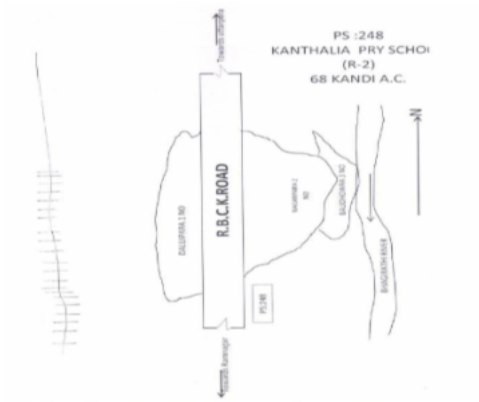

Nazri Naksha

Google Map View

Polling Station Building Front View

Polling Station Front View

Cad View

Key MAP View