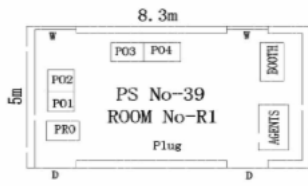

Nazri Naksha

Google Map View

CAD DRAWING

Scale 1:100