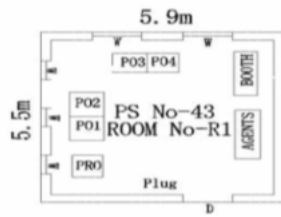

Nazri Naksha

Google Map View

CAD DRAWING

Scale 1:100