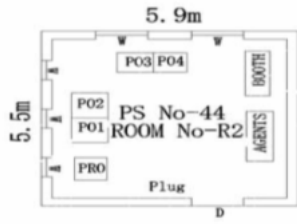

Nazri Naksha

Google Map View

CAD DRAWING

Scale 1:100