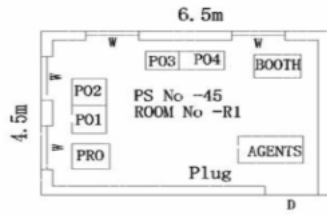

Nazri Naksha

Google Map View

CAD DRAWING

Scale 1:100