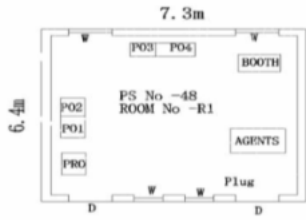

Nazri Naksha

Google Map View

CAD DRAWING

Scale 1:100