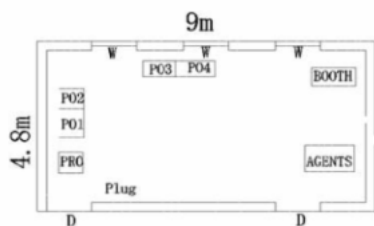

Nazri Naksha

Google Map View

CAD DRAWING

Scale 1:100