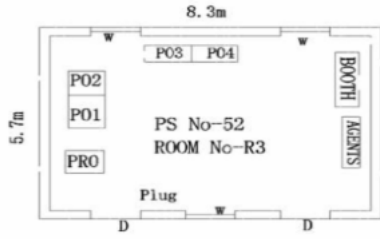

Nazri Naksha

Google Map View

CAD DRAWING

Scale 1:100