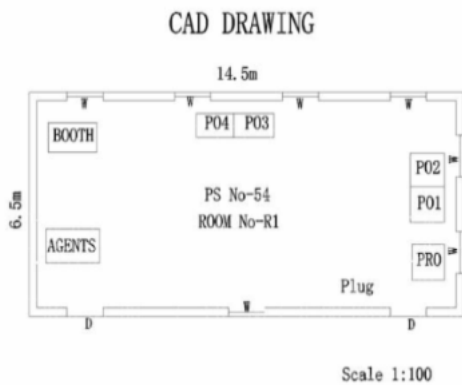

Nazri Naksha

Google Map View