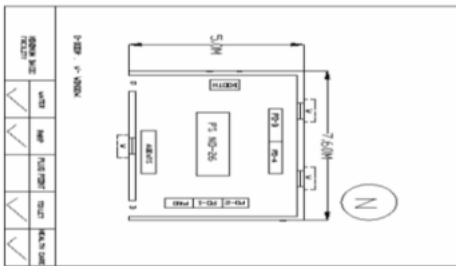

Nazri Naksha

Google Map View

Polling Station Building Front View

Polling Station Front View

Cad View

Key MAP View