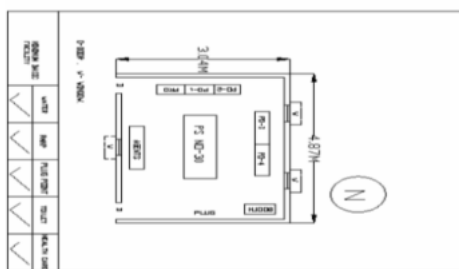

Nazri Naksha

Google Map View

Polling Station Building Front View

Polling Station Front View

Cad View

Key MAP View