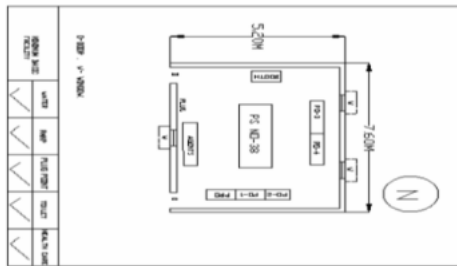

Nazri Naksha

Google Map View

Polling Station Building Front View

Polling Station Front View

Cad View

Key MAP View