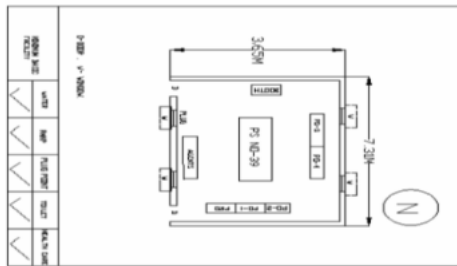

Nazri Naksha

Google Map View

Polling Station Building Front View

Polling Station Front View

Cad View

Key MAP View