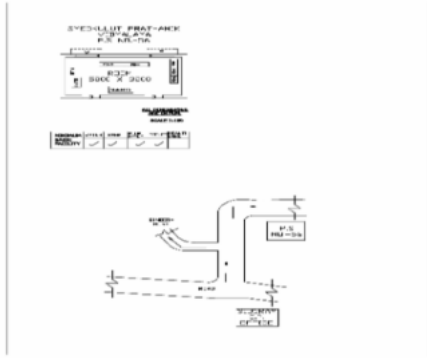

Nazri Naksha

Google Map View

Polling Station Building Front View