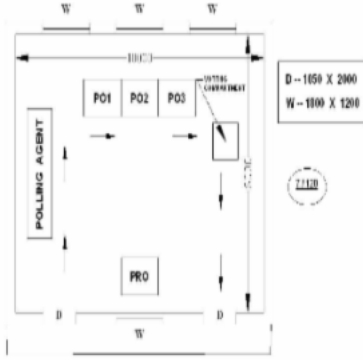

Nazri Naksha

Google Map View