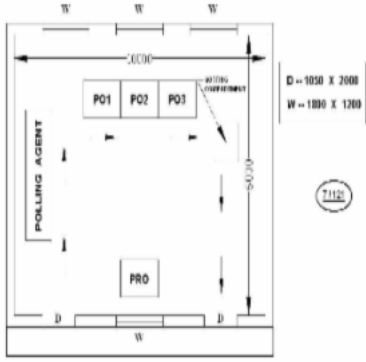

Nazri Naksha

Google Map View