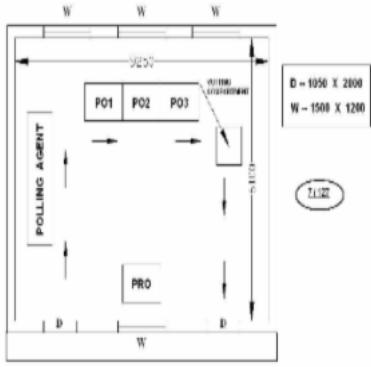

Nazri Naksha

Google Map View