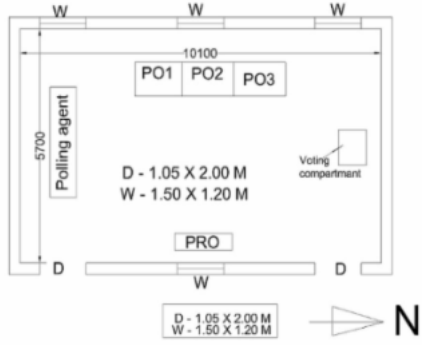

Nazri Naksha

Google Map View