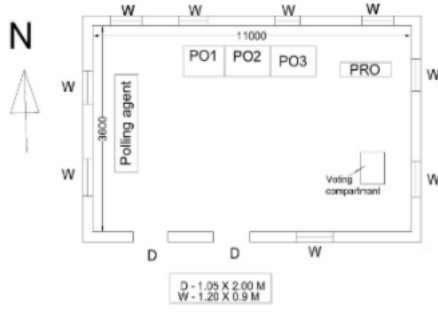

Nazri Naksha

Google Map View