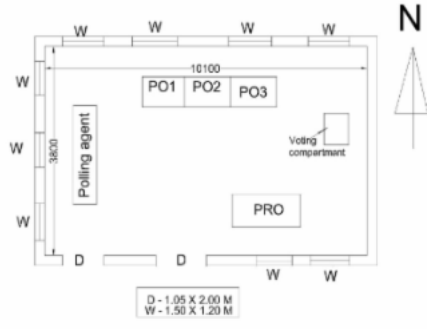

Nazri Naksha

Google Map View