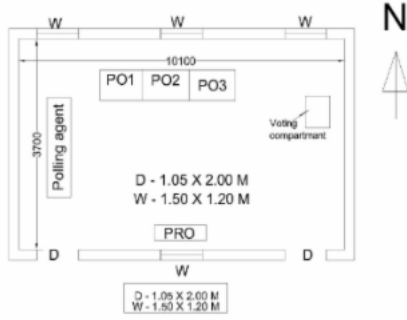

Nazri Naksha

Google Map View