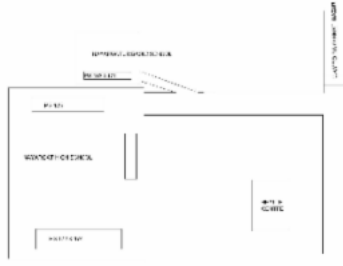

Nazri Naksha

KEY PLAN OF PS 7/172,
7/174 7/175 7/163 & 7/171