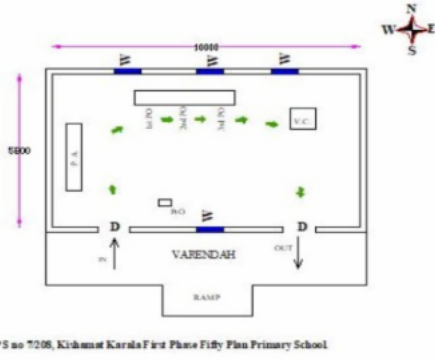

Nazri Naksha

Google Map View