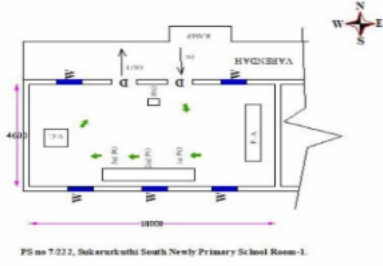

Nazri Naksha

Google Map View