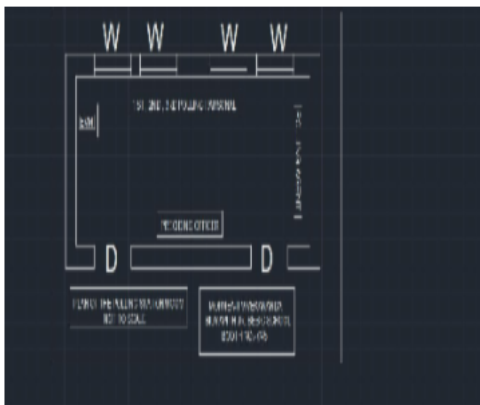

Nazri Naksha

Google Map View

Polling Station Building Front View

Polling Station Front View

Cad View

Key MAP View