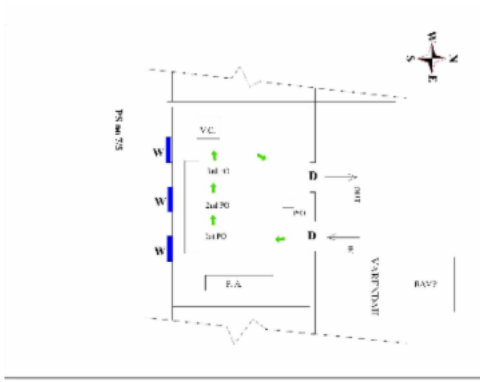

Nazri Naksha

Google Map View