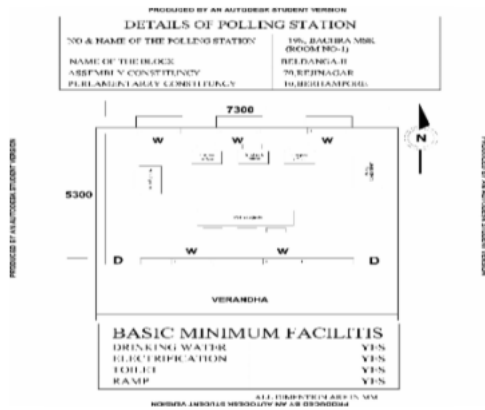

Nazri Naksha

Google Map View

Polling Station Building Front View

Polling Station Front View

Cad View

Key MAP View