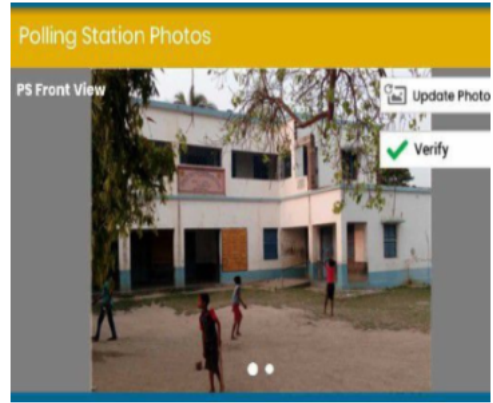

Polling Station Front View