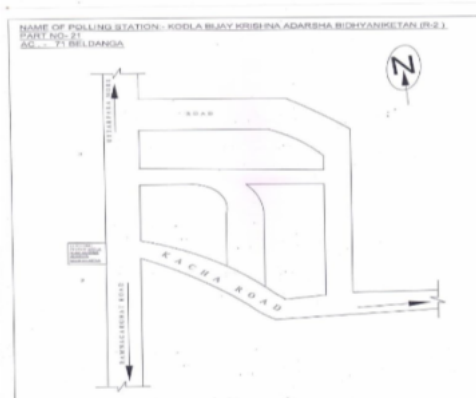

Nazri Naksha

Google Map View

Polling Station Building Front View

Polling Station Front View

Cad View

Key MAP View