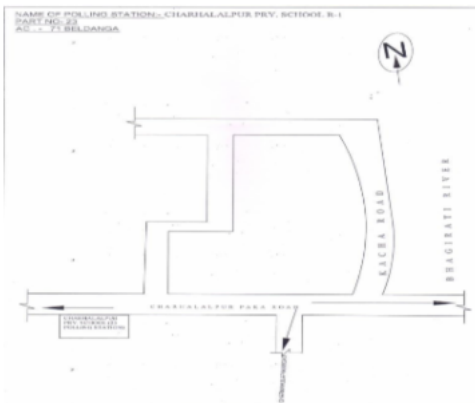

Nazri Naksha

Google Map View

Polling Station Building Front View

Polling Station Front View

Cad View

Key MAP View