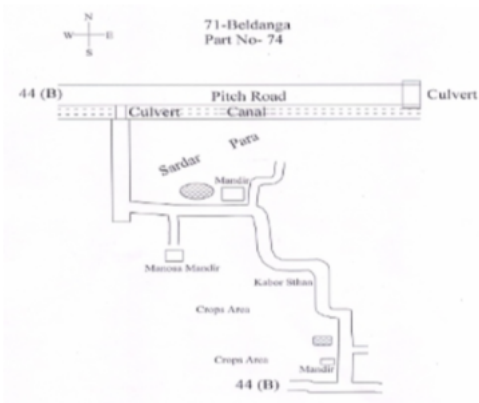

Nazri Naksha

Google Map View

Polling Station Building Front View

Polling Station Front View

Cad View

Key MAP View