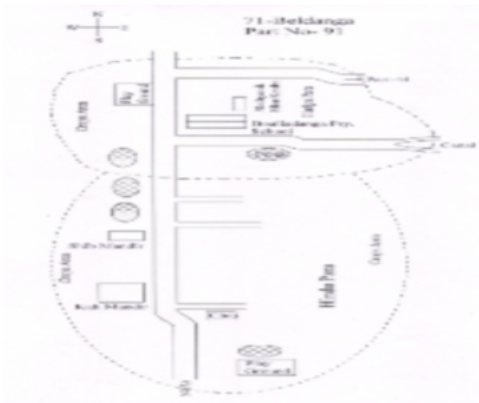

Nazri Naksha

Google Map View

Polling Station Building Front View

Polling Station Front View

Cad View

Key MAP View