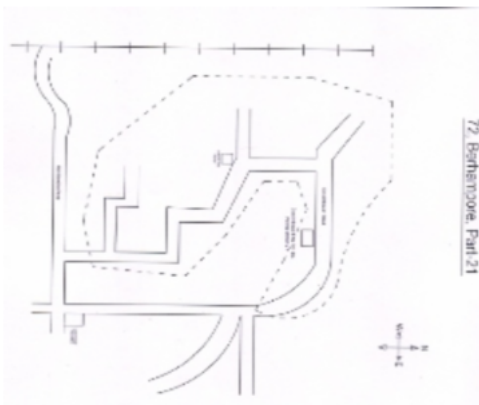

Nazri Naksha

Google Map View

Polling Station Building Front View

Polling Station Front View

Cad View

Key MAP View