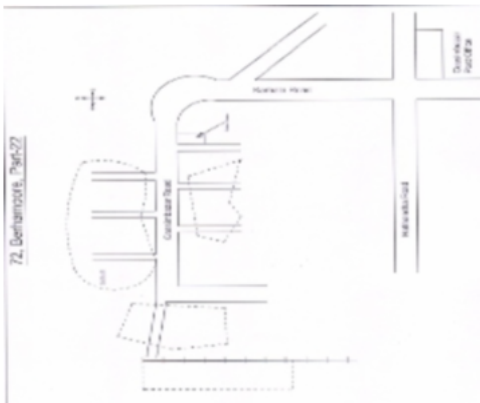

Nazri Naksha

Google Map View

Polling Station Building Front View

Polling Station Front View

Cad View

Key MAP View