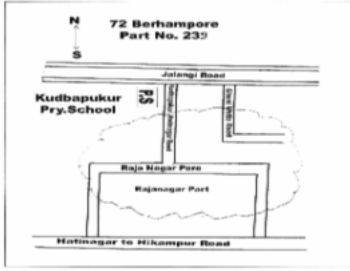

Nazri Naksha

Google Map View