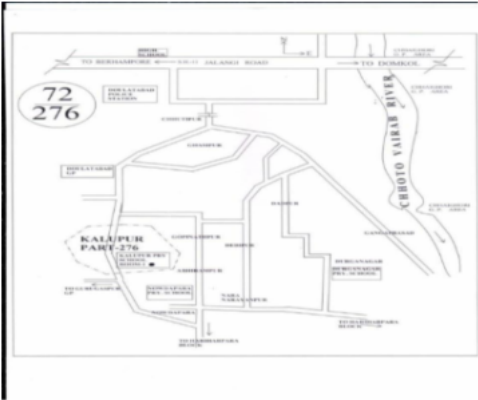

Nazri Naksha

Google Map View

Polling Station Building Front View

Polling Station Front View

Cad View

Key MAP View