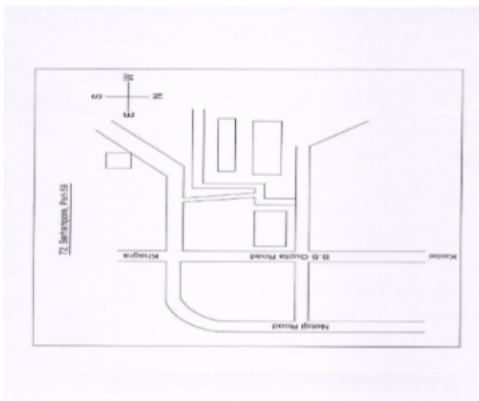

Nazri Naksha

Google Map View

Polling Station Building Front View

Polling Station Front View

Cad View

Key MAP View