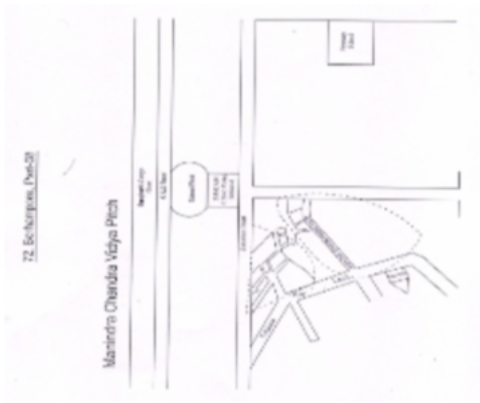

Nazri Naksha

Google Map View

Polling Station Building Front View

Polling Station Front View

Cad View

Key MAP View