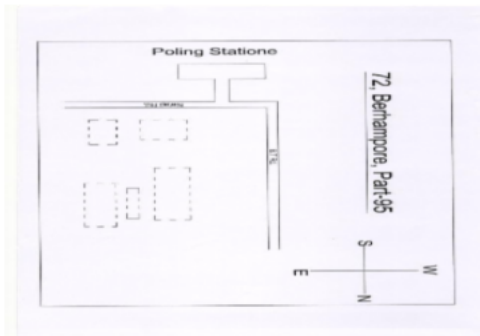

Nazri Naksha

Google Map View

Polling Station Building Front View

Polling Station Front View

Cad View

Key MAP View