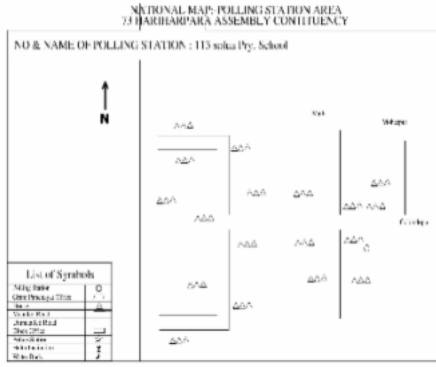

Nazri Naksha

Google Map View