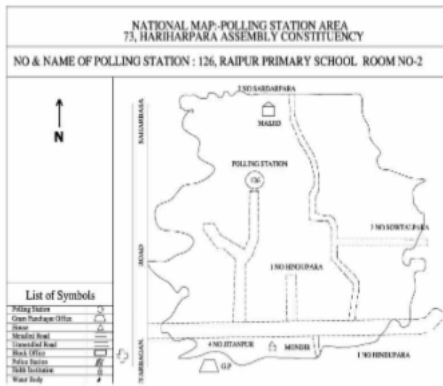

Nazri Naksha

Google Map View

Polling Station Building Front View

Polling Station Front View

Cad View

Key MAP View