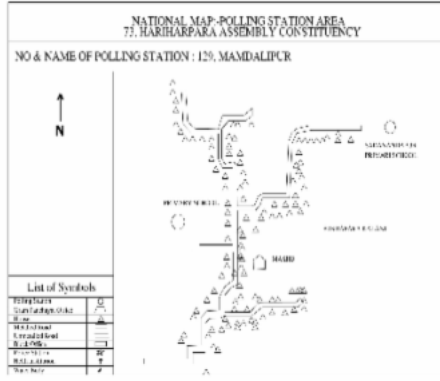

Nazri Naksha

Google Map View